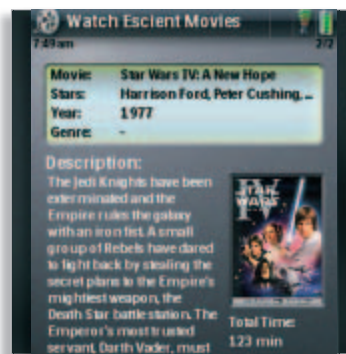

Music, mood and ambiance

The Pronto TSU9400 is all about total home control. Besides control of your audio video equipment, the Pronto TSU9400 can also control audio video servers, lighting, heating, ventilation, air conditioning, and music files stored on your PC! Even better, you can receive system feedback on the control panel screen telling you whether the lights are on or off, the temperature is set right, or even what the weather is going to be like.

The Pronto TSU9400

- Part of a total comprehensive home control solution
- 100% personalized activity-based user interface
- Works with almost any brand and model of equipment
- Ergonomic and reliable wireless system control throughout the whole house
- Ideal for custom-designed multi-room installations or as part of a total home control solution

Your personal component list