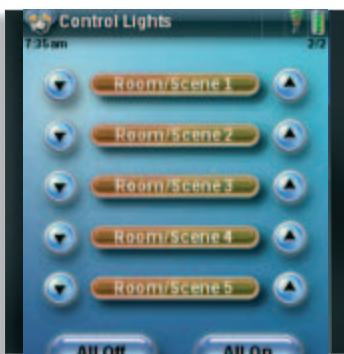

Ultra-reliable home control

With full multi-room operation, you are in control of your home entertainment both in and around the house. It controls hidden equipment (in cupboards) and equipment in other rooms. A long battery life per recharge ensures reliable operation, while exclusive system feedback information guarantees problem-free system use for many years.