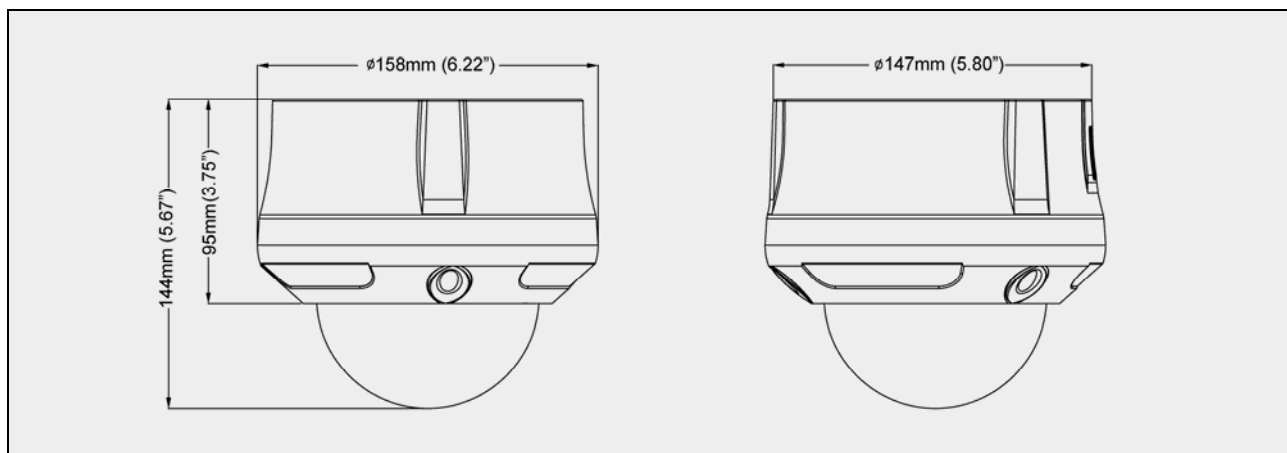

Dimensions