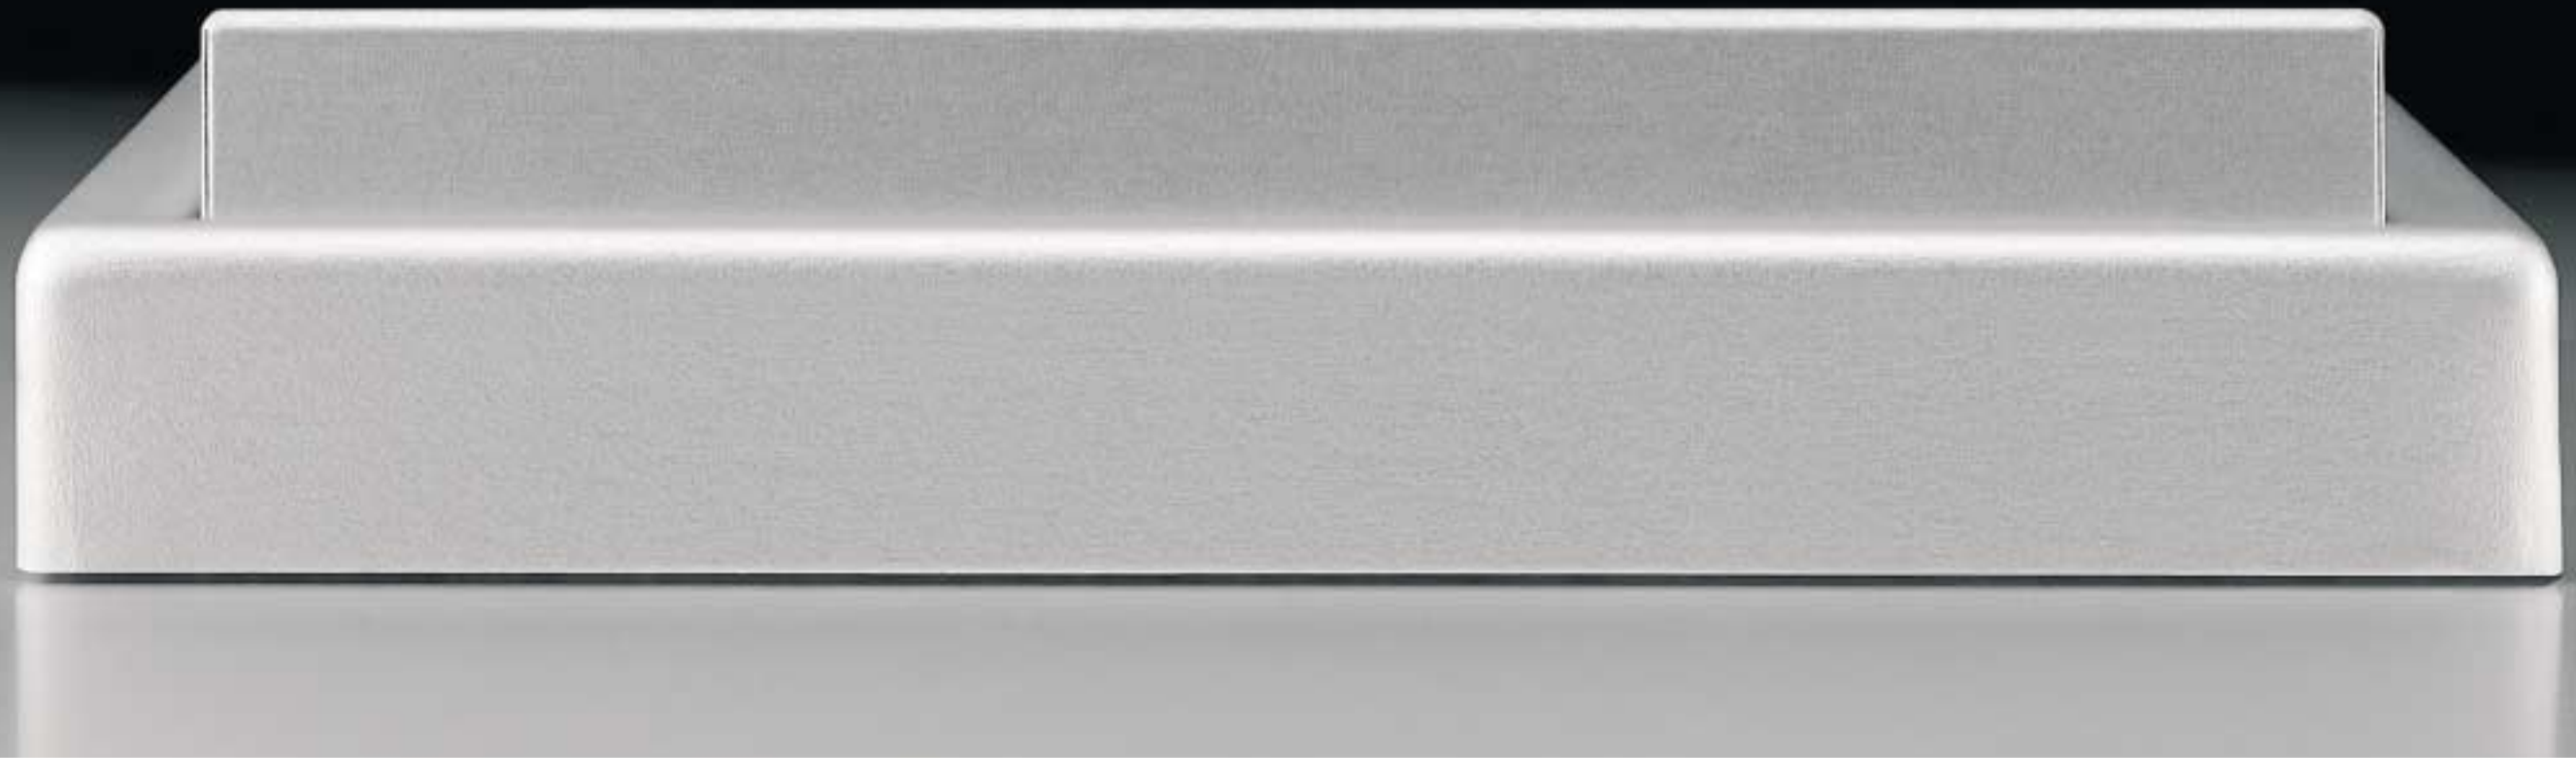

Sales contacts under www.jung.de

Modern architecture wants to set a mood which has significance for days to come. Aluminium is an ideal material to realise trend-setting ideas. This material combines timeless elegance with reserved quality in a unique way. At the same time, it adapts itself flexibly to any architectural concept.

All these positive characteristics are reproduced in the aluminium range from JUNG. The company is the only manufacturer to carry special design switches made from original aluminium in its range, which meet the requirements for aesthetics, functional versatility and quality of materials equally. The architect therefore has a broad product palette available to meet a wide variety of requirements for modern building technology with the ability to keep a uniform appearance.

The aluminium switch range was developed in cooperation with the architects Kleihues & Kleihues and awarded the innovation prize "Architecture and technology" by AIT.

From a formal perspective, the aluminium range is a true classic. The original design is based on the well-known LS 990 switch series which was developed by JUNG in 1968. Since then, the minimalist square shape with its clear, practical design idiom has lost nothing of its attractiveness and popularity.